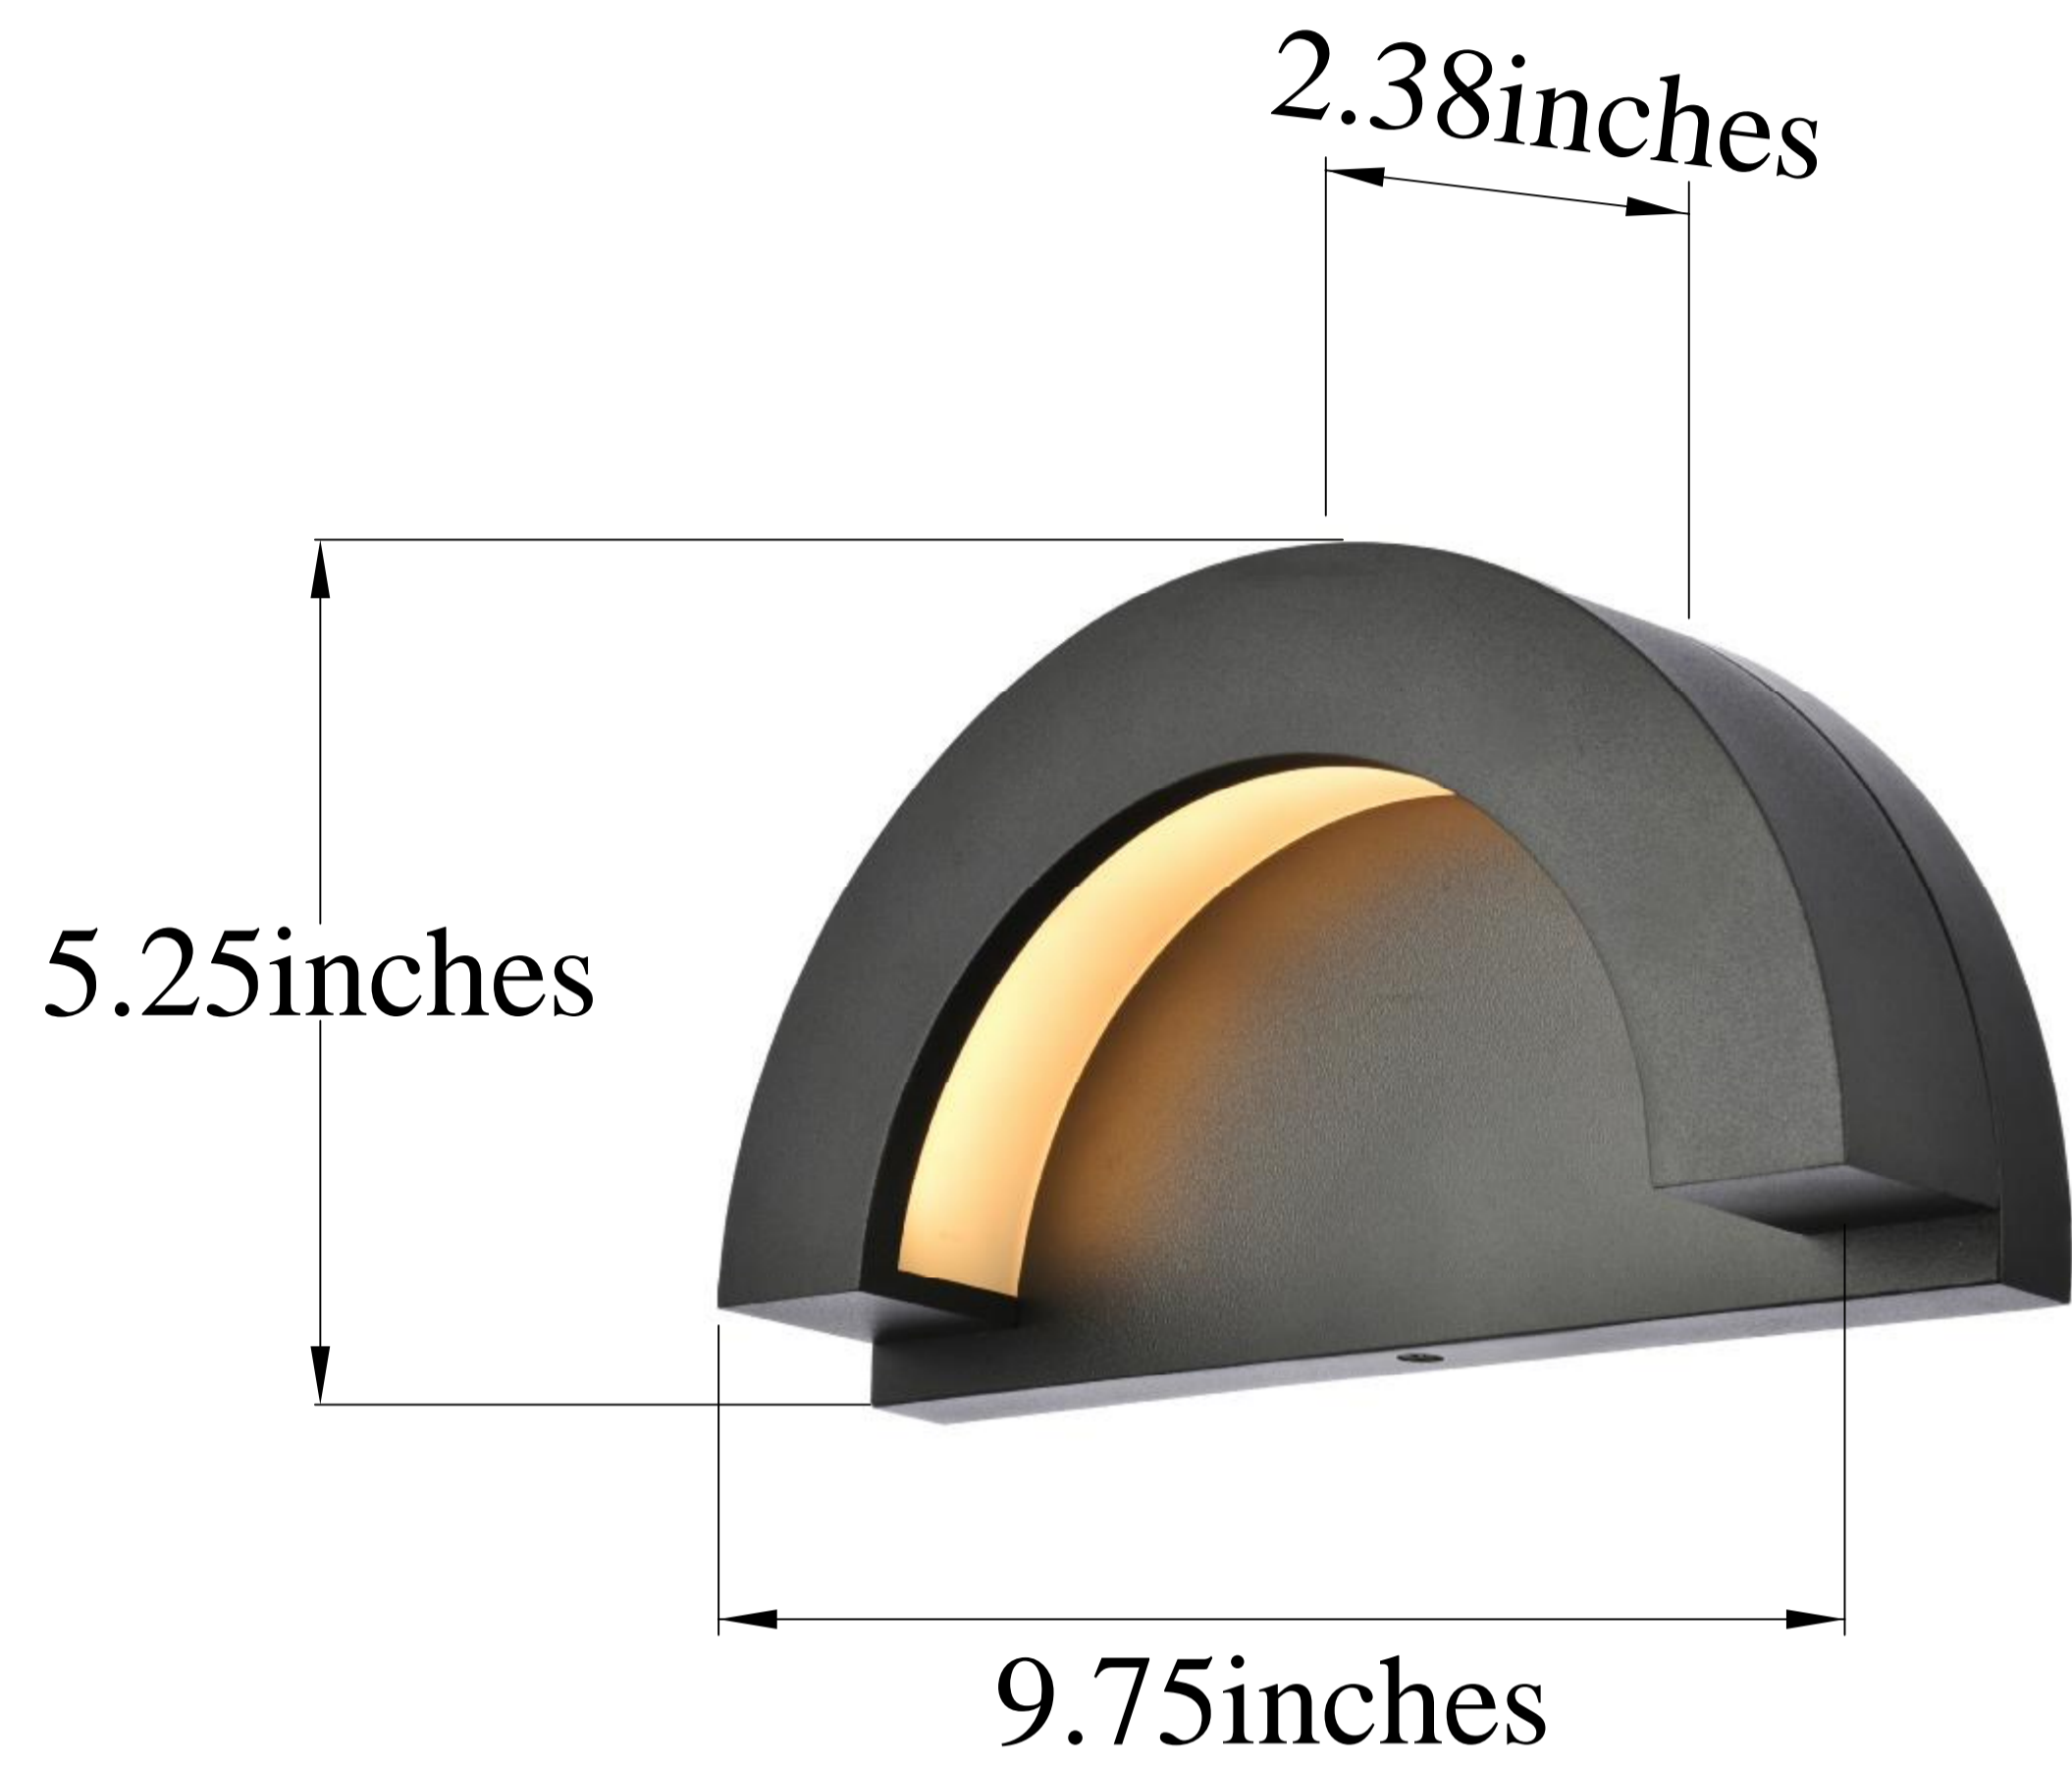

PRODUCT SPECIFICATION SHEET

1-Light Black Wall Sconce

Black
Item No:LDOD4032BK

Silver
Item No:LDOD4032S

Available Finishes

Dimensions

Back Plate Size(in)	9.75"x5.25"x0.79"
Chain/Rod Length	N/A
Width	9.75"
Extension	2.38"
Height	5.25"
Maximum Height	N/A

Specifications

Finish	2 Finishes
Material	Aluminum& Acrylic
Acrylic Color	Frosted
Type	Wall Sconce
Hanging Device	N/A
Voltage	110-125V
Dimmable	NO
Warranty	2 Year Limited
Shipment Type	Small Parcel

Bulb / Socket

Socket Type	LED
Number of Lights	1
Wattage/Bulb	10W
Included	YES

Installation

Indoor/Outdoor	Outdoor
Dry/Wet/Damp	Wet
Weight	1.5LBS
Wire Length	8"
Safety Rating	N/A